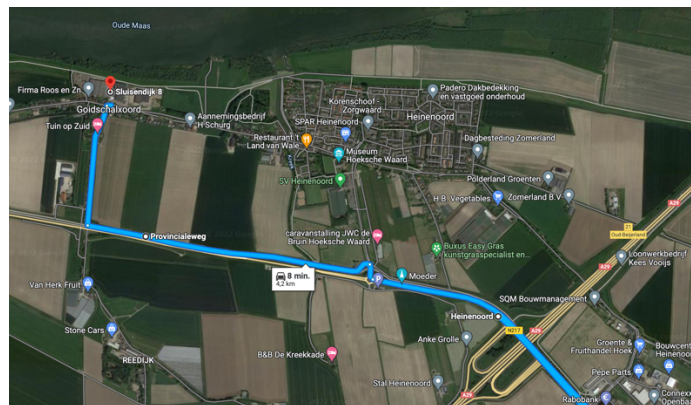

Directions To our Office/Stock in Heinenoord:

After leaving the highway (A29) follow the N217 in direction of Heinenoord/Oud-Beijerland.
At the first roundabout, please turn right to leave the N217 and cross the bus lane.
You will see a sign indicating 'Lubox'. Follow this sign, and turn left just after the bus lane and follow this road, until you can turn right onto the Westdijk.

Be aware that on the Westdijk, there are a lot of residential homes. Please be so kind to limit your speed to max. 30km/h. At the end of this road, you will find the entrance to our premises.

For parking outside unloading hours, we can suggest the following facility, where there are toilets, showers et cetera available: